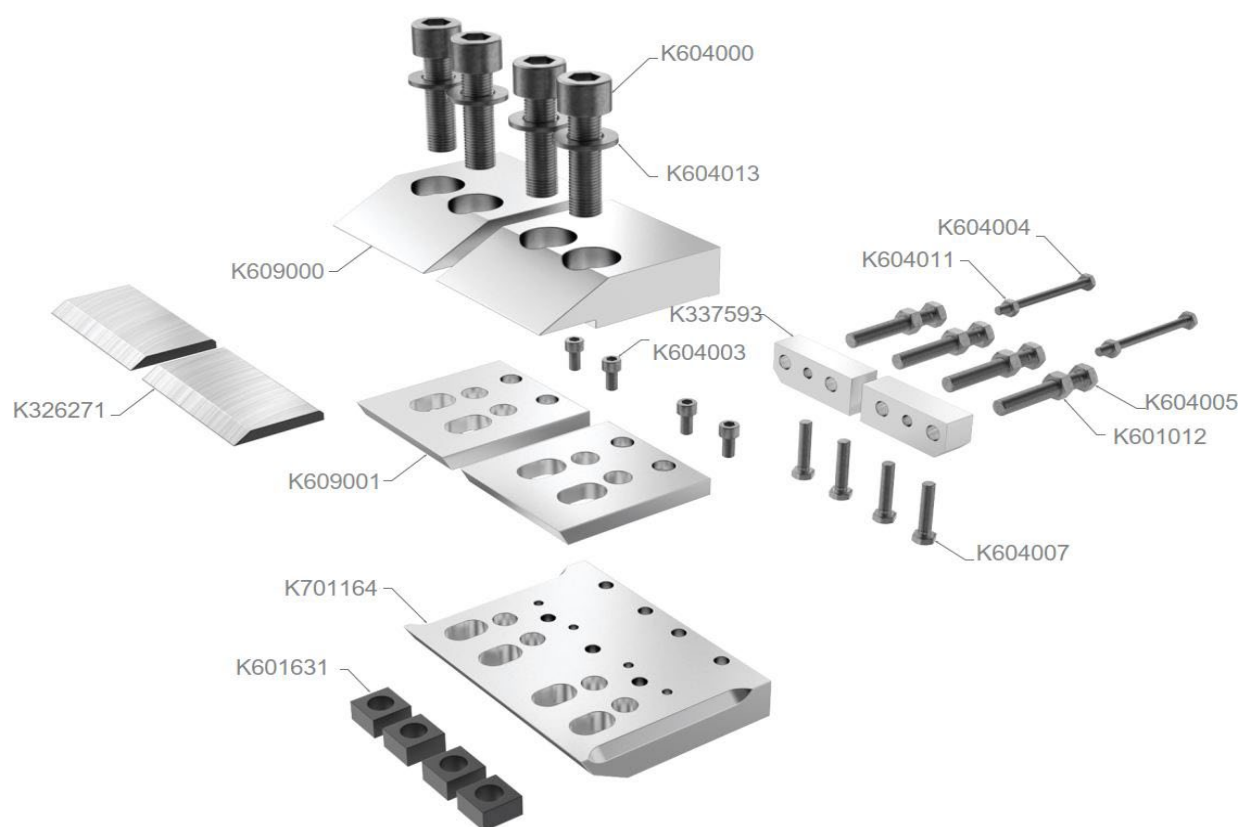

PRICE OFFER

ESCHLBÖCK BIBER 84

ID	Item	Dimensions	€/pc	In Stock
K326271	KNIFE	124x62x8	- €	YES
K609000	TOP KNIFE HOLDER	124x152x39(46)	- €	NO
K609001	BOTTOM CLAMP	152x124x15	27,00 €	NO
K337593	SPACER	100x40x30	- €	YES
K701164	KNIFE SUPPOR BACE	250x188x38	- €	YES
K601631	NUT - M24	36x36x20	- €	YES

Payment&delivery condition:

Dispatch within 24 hours for items in stock

Version 23.03

www.pilanagroup.com

group@pilana.cz

Nádražní 804
768 24 Hulín
Czech Republic