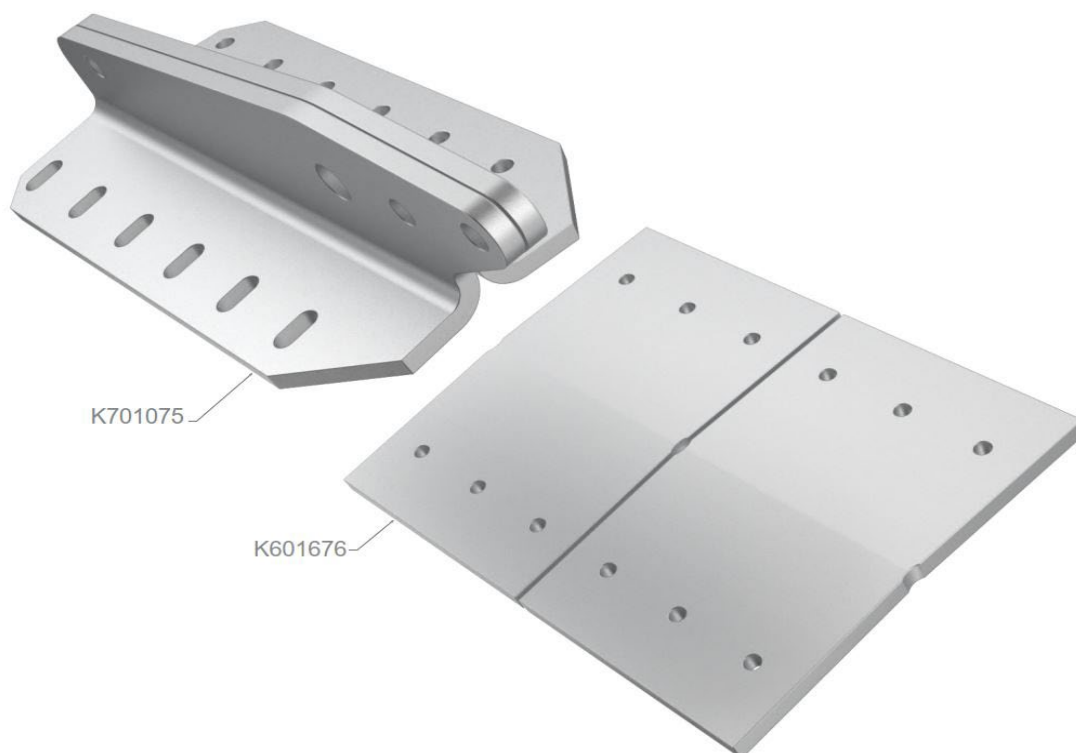

PRICE OFFER

ESCHLBÖCK BIBER 84

ID	Item	Dimensions	€/pc	In Stock
K601676	FAN WING PLATE	265x175x12	- €	YES
K701075	FAN WING	460x218x12	- €	YES

Payment&delivery condition:
Dispatch within 24 hours for items in stock
Version 23.03

www.pilanagroup.com

group@pilana.cz

Nádražní 804
768 24 Hulín
Czech Republic