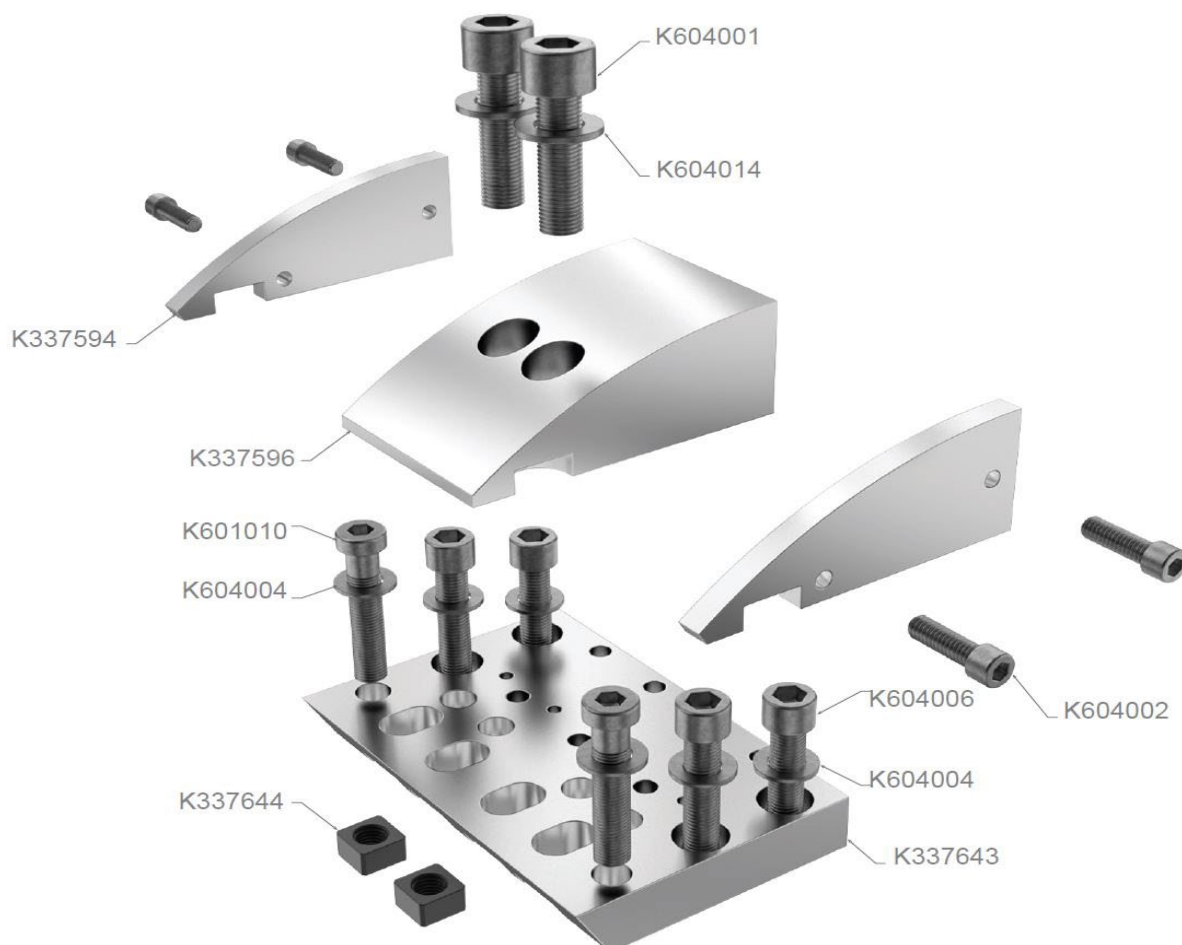

PRICE OFFER

ESCHLBÖCK BIBER 84

| ID | Item | Dimensions | €/pc | In Stock |
|---------|--------------|----------------|------|----------|
| K326271 | KNIFE | 124x62x8 | - € | YES |
| K340151 | UPPER CLAMP | 124x152x39(46) | - € | YES |
| K340150 | UPPER CLAMP | 124x152x39(46) | - € | YES |
| K700226 | BOTTOM CLAMP | 152x124x15 | - € | YES |
| K700225 | BOTTOM CLAMP | 152x124x15 | - € | YES |
| K337643 | BASE | 280x188x38 | - € | YES |
| K337593 | SPACER | 100x40x30 | - € | YES |
| K601631 | NUT - M24 | 36x36x20 | - € | YES |

Payment&delivery condition:

Dispatch within 24 hours for items in stock

Version 23.03

www.pilanagroup.com
group@pilana.cz

Nádražní 804
768 24 Hulín
Czech Republic

PRICE OFFER

ESCHLBÖCK BIBER 84

| ID | Item | Dimensions | €/pc | In Stock |
|---------|-----------------|--------------|------|----------|
| K337594 | SIDE WEAR PLATE | 192x72,5x15 | - € | YES |
| K337596 | COVER PLATE | 193x124x72,5 | - € | YES |
| K337643 | BASE | 280x188x38 | - € | YES |
| K337644 | NUT - M20 | 36x36x20 | - € | YES |

| Pos. | Item | Dimensions | €/pc | In Stock |
|---------|----------------------------|--------------|------|----------|
| K326510 | KNIFE | 248x62x8 | - € | YES |
| K700155 | DOUBLE TP KNIFE HOLDER | 248x152x39 | - € | YES |
| K700156 | DOUBLE BOTTOM KNIFE HOLDER | 248x151,5x15 | - € | YES |
| K601631 | NUT - M24 | 36x36x20 | - € | YES |

| ID | Item | Dimensions | €/pc | In Stock |
|---------|-------------------|---------------|------|----------|
| K337642 | ANVIL | 245x60x25 | - € | YES |
| K701210 | TABLE PLATE | 1226x330x15 | - € | YES |
| K700038 | SPACE PLATE 3xM12 | 198x40x12 | - € | YES |
| K700104 | SPACE PLATE 2xM12 | 198x40x12 | - € | YES |
| K700108 | WEAR BLOCK | 129,5x39,5x27 | - € | YES |