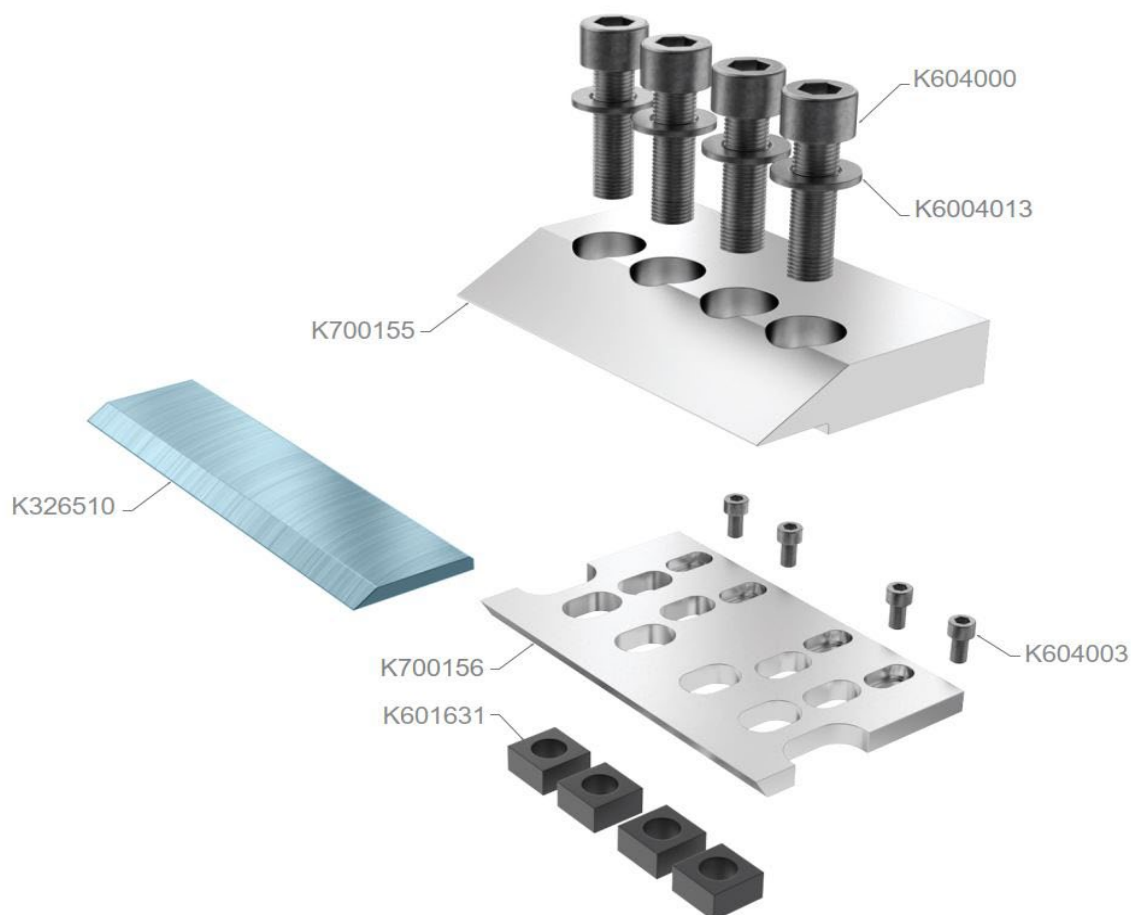

PRICE OFFER

ESCHLBÖCK BIBER 84

| ID | Item | Dimensions | €/pc | In Stock |
|---------|--------------|----------------|------|----------|
| K326271 | KNIFE | 124x62x8 | - € | YES |
| K340151 | UPPER CLAMP | 124x152x39(46) | - € | YES |
| K340150 | UPPER CLAMP | 124x152x39(46) | - € | YES |
| K700226 | BOTTOM CLAMP | 152x124x15 | - € | YES |
| K700225 | BOTTOM CLAMP | 152x124x15 | - € | YES |
| K337643 | BASE | 280x188x38 | - € | YES |
| K337593 | SPACER | 100x40x30 | - € | YES |
| K601631 | NUT - M24 | 36x36x20 | - € | YES |

Payment&delivery condition:

Dispatch within 24 hours for items in stock

Version 23.03

www.pilanagroup.com
group@pilana.cz

Nádražní 804
768 24 Hulín
Czech Republic

PRICE OFFER

ESCHLBÖCK BIBER 84

| ID | Item | Dimensions | €/pc | In Stock |
|---------|-----------------|--------------|------|----------|
| K337594 | SIDE WEAR PLATE | 192x72,5x15 | - € | YES |
| K337596 | COVER PLATE | 193x124x72,5 | - € | YES |
| K337643 | BASE | 280x188x38 | - € | YES |
| K337644 | NUT - M20 | 36x36x20 | - € | YES |

| Pos. | Item | Dimensions | €/pc | In Stock |
|---------|----------------------------|--------------|------|----------|
| K326510 | KNIFE | 248x62x8 | - € | YES |
| K700155 | DOUBLE TP KNIFE HOLDER | 248x152x39 | - € | YES |
| K700156 | DOUBLE BOTTOM KNIFE HOLDER | 248x151,5x15 | - € | YES |
| K601631 | NUT - M24 | 36x36x20 | - € | YES |