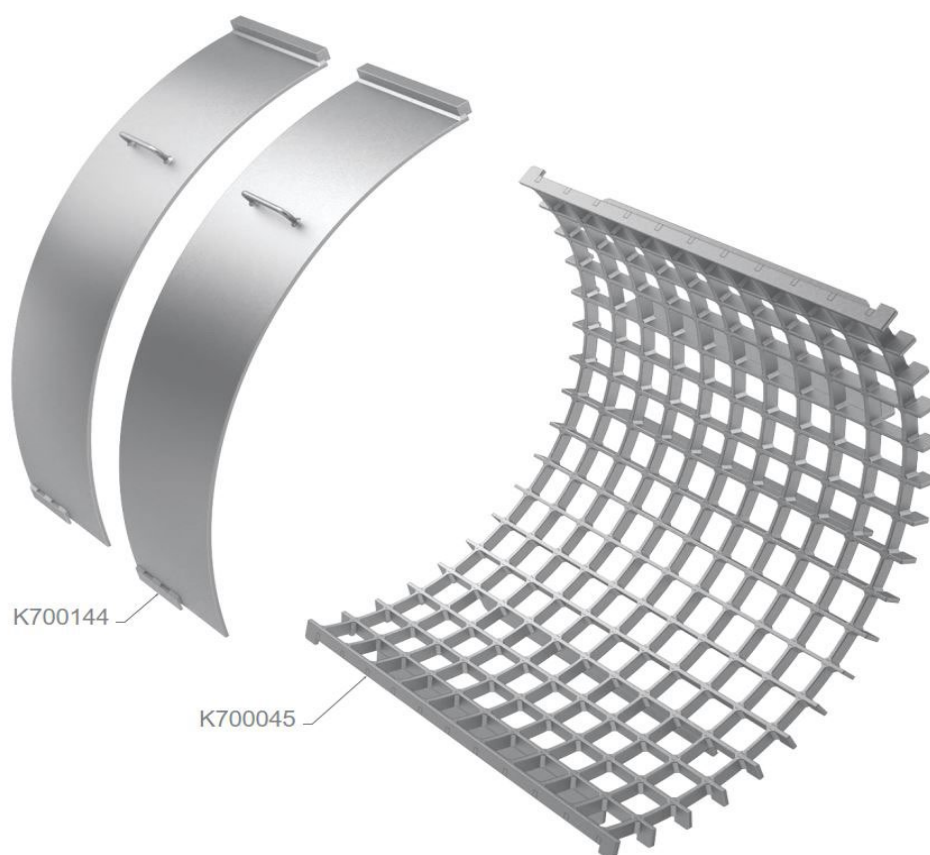

| ID | Item | Dimensions | €/pc | In Stock |
|---------|----------------|------------|------|----------|
| K601676 | FAN WING PLATE | 265x175x12 | - € | YES |
| K701075 | FAN WING | 460x218x12 | - € | YES |

Payment&delivery condition:
 Dispatch within 24 hours for items in stock
 Version 23.03

www.pilanagroup.com

group@pilana.cz

Nádražní 804
 768 24 Hulín
 Czech Republic

PRICE OFFER

ESCHLBÖCK BIBER 84

| ID | Item | Dimensions | €/pc | In Stock |
|---------|---------------|-------------|------|----------|
| K700144 | METAL SHEET | 300x8 | - € | YES |
| K700045 | SCREEN SINGLE | 842x644x262 | - € | YES |

Payment&delivery condition:
 Dispatch within 24 hours for items in stock
 Version 23.03

www.pilanagroup.com

group@pilana.cz

Nádražní 804
 768 24 Hulín
 Czech Republic

PRICE OFFER

ESCHLBÖCK BIBER 84

| ID | Item | Dimensions | €/pc | In Stock |
|---------|----------------------|------------|------|----------|
| K604000 | BOLT DIN 912 | M24x2x80 | - € | YES |
| K604001 | BOLT DIN 912 | M20x70 | - € | YES |
| K604002 | BOLT DIN 912 | M12x40 | - € | YES |
| K604003 | BOLT DIN 912 | M10x20 | - € | YES |
| K604004 | BOLT DIN 933 | M10x120 | - € | YES |
| K604005 | BOLT DIN 933 | M16x100 | - € | YES |
| K604006 | BOLT DIN 912 | M20x90 | - € | YES |
| K604007 | BOLT DIN 931 | M12x55 | - € | YES |
| K604008 | BOLT DIN 912 | M12x30 | - € | YES |
| K604009 | BOLT DIN 912 | M16x40 | - € | YES |
| K604010 | BOLT DIN 7984 | M20x110 | - € | YES |
| K604011 | NUT DIN 934 | M10 | - € | YES |
| K604012 | NUT DIN 934 | M16 | - € | YES |
| K604013 | WASHER DIN 125 - A25 | 25 | - € | YES |
| K604014 | WASHER SCHNOOR - 21 | 21 | - € | YES |