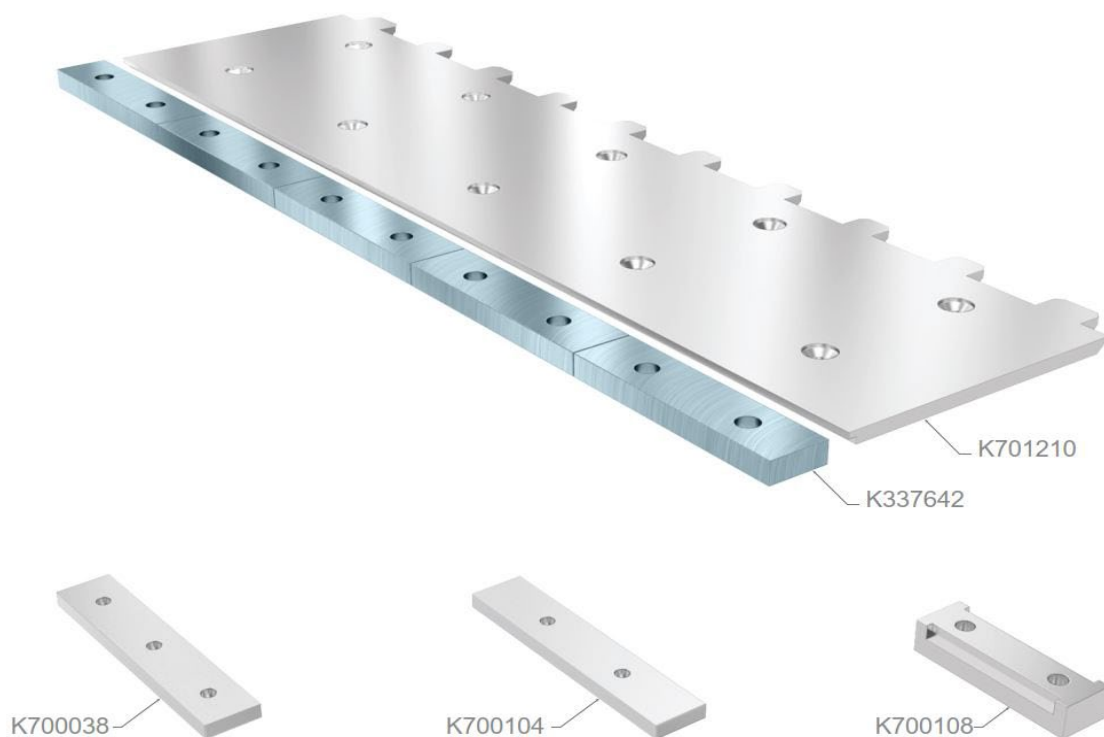

| ID | Item | Dimensions | €/pc | In Stock |
|---------|-------------------|---------------|------|----------|
| K337642 | ANVIL | 245x60x25 | - € | YES |
| K701210 | TABLE PLATE | 1226x330x15 | - € | YES |
| K700038 | SPACE PLATE 3xM12 | 198x40x12 | - € | YES |
| K700104 | SPACE PLATE 2xM12 | 198x40x12 | - € | YES |
| K700108 | WEAR BLOCK | 129,5x39,5x27 | - € | YES |