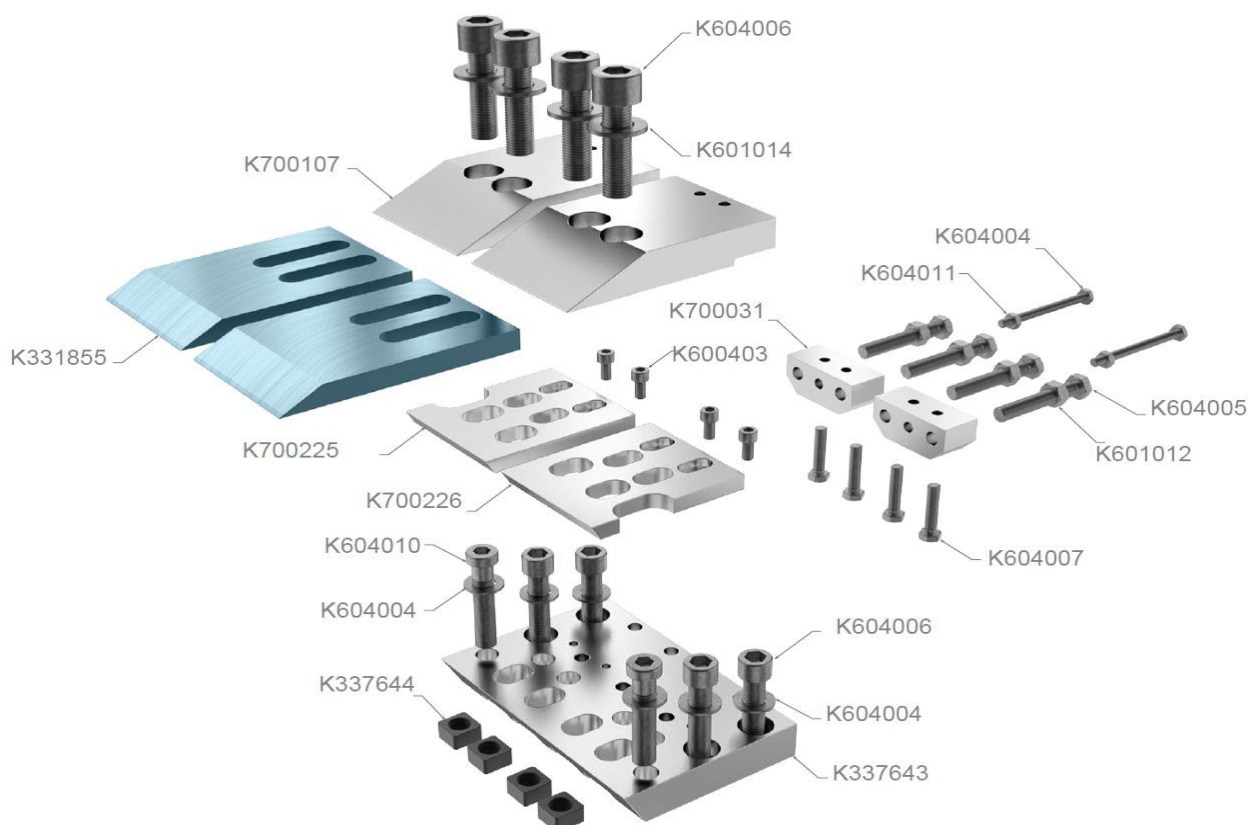

PRICE OFFER

ESCHLBÖCK BIBER 84

ID	Item	Dimensions	€/pc	In Stock
K331855	KNIFE	124x192x18	- €	YES
K700107	TOP KNIFE HOLDER	124x95x35	- €	YES
K700226	BOTTOM CLAMP	152x124x15	- €	YES
K700225	BOTTOM CLAMP	152x124x15	- €	YES
K700031	SPACER	92x40x40	- €	YES
K337643	BASE	280x188x38	- €	YES
K337644	NUT - M20	30x30x17	- €	YES

Payment&delivery condition:

Dispatch within 24 hours for items in stock

Version 23.03

www.pilanagroup.com

group@pilana.cz

Nádražní 804
768 24 Hulín
Czech Republic