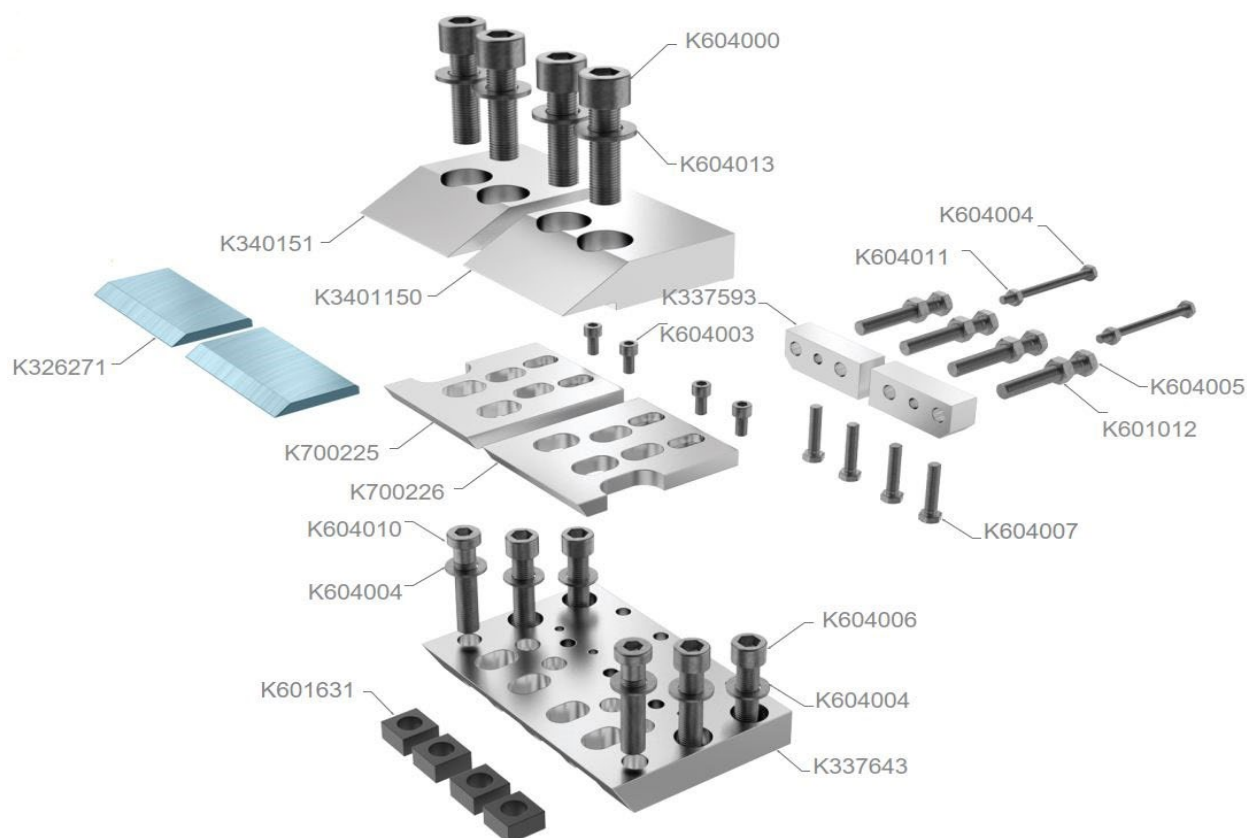

PRICE OFFER

ESCHLBÖCK BIBER 84

| ID | Item | Dimensions | €/pc | In Stock |
|---------|--------------|----------------|------|----------|
| K326271 | KNIFE | 124x62x8 | - € | YES |
| K340151 | UPPER CLAMP | 124x152x39(46) | - € | YES |
| K340150 | UPPER CLAMP | 124x152x39(46) | - € | YES |
| K700226 | BOTTOM CLAMP | 152x124x15 | - € | YES |
| K700225 | BOTTOM CLAMP | 152x124x15 | - € | YES |
| K337643 | BASE | 280x188x38 | - € | YES |
| K337593 | SPACER | 100x40x30 | - € | YES |
| K601631 | NUT - M24 | 36x36x20 | - € | YES |

Payment&delivery condition:

Dispatch within 24 hours for items in stock

Version 23.03

www.pilanagroup.com
group@pilana.cz

Nádražní 804
768 24 Hulín
Czech Republic

PRICE OFFER

ESCHLBÖCK BIBER 84

| ID | Item | Dimensions | €/pc | In Stock |
|---------|-----------------|--------------|------|----------|
| K337594 | SIDE WEAR PLATE | 192x72,5x15 | - € | YES |
| K337596 | COVER PLATE | 193x124x72,5 | - € | YES |
| K337643 | BASE | 280x188x38 | - € | YES |
| K337644 | NUT - M20 | 36x36x20 | - € | YES |